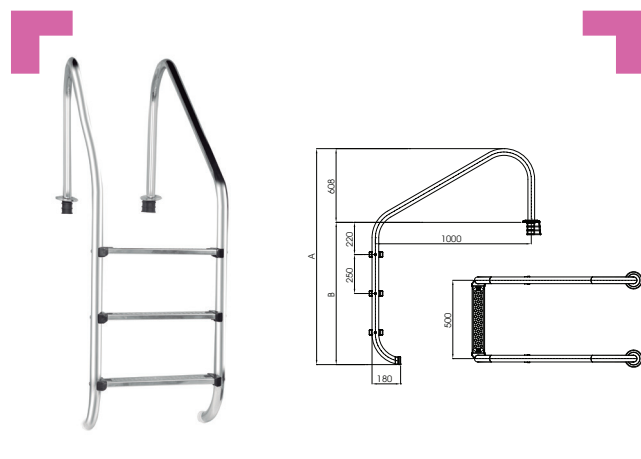

handrail ladders

POOLSIDE EQUIPMENT

Wall and Standard models Modelos Pared y Estándar

- Manufactured of stainless steel AISI 304 tube with a diameter of 43 mm and width of 500 mm in a shiny polished finish.
- The safety design guards against slippage or cuts.
- Each ladder style supplied with 2, 3, 4 or 5 steps.
- Available for both stainless and plastic treads with widths of 50 mm.
- Comes with plastic stoppers which rest against the pool wall and protect it from damage, as well as providing an anchor point, for grounding a connection.
- 316 SS option for salt water also available.

Safe and convenient to use. Seguras y cómodas de usar.

- Fabricadas en acero inoxidable AISI 304, el tubo con un diámetro de 43 mm y una anchura de 500 mm con un acabado pulido brillante.
- Su cuidado diseño garantiza seguridad contra todo tipo de deslizamientos o cortes.
- Cada modelo de escalera se puede suministrar con 2, 3, 4 o 5 peldaños.
- Disponible tanto para bandas de rodadura de acero inoxidable o plástico con un ancho de 50 mm
- Viene con tapones de plástico que se apoyan contra la pared de la piscina y la protegen de los daños, así como proporcionan un punto de anclaje, para conectar a tierra una conexión.
- También disponibles en AISI 316SS para agua salada.

mix

overflow

- Manufactured of stainless steel AISI 304 tube with a diameter of 43 mm and width of 500 mm in a shiny polished finish.
- Each ladder style supplied with 2, 3, 4 or 5 steps.
- Available for both stainless and plastic treads with widths of 50 mm.
- Comes with plastic stoppers which rest against the pool wall and protect it from damage, as well as providing an anchor point, for grounding a connection.
- 316 SS option for salt water also available.