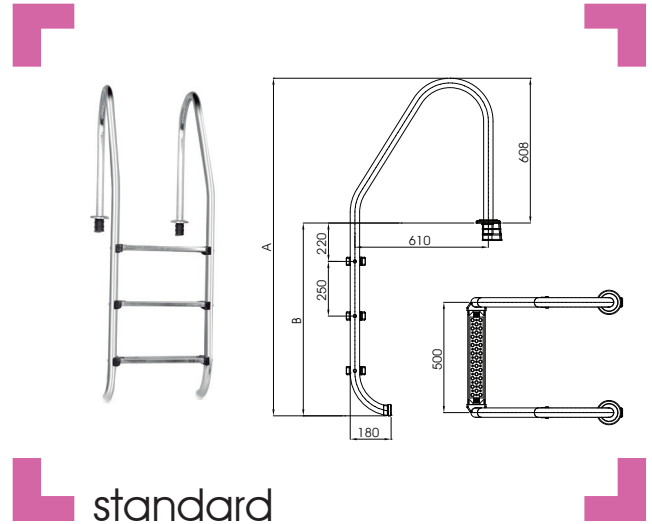

handrail ladders

POOLSIDE EQUIPMENT

Wall and Standard models Modelos Pared y Estándar

- Manufactured of stainless steel AISI 304 tube with a diameter of 43 mm and width of 500 mm in a shiny polished finish.
- The safety design guards against slippage or cuts.
- Each ladder style supplied with 2, 3, 4 or 5 steps.
- Available for both stainless and plastic treads with widths of 50 mm.
- Comes with plastic stoppers which rest against the pool wall and protect it from damage, as well as providing an anchor point, for grounding a connection.
- 316 SS option for salt water also available.

Safe and convenient to use. Seguras y cómodas de usar.

- Fabricadas en acero inoxidable AISI 304, el tubo con un diámetro de 43 mm y una anchura de 500 mm con un acabado pulido brillante.
- Su cuidado diseño garantiza seguridad contra todo tipo de deslizamientos o cortes.
- Cada modelo de escalera se puede suministrar con 2, 3, 4 o 5 peldaños.
- Disponible tanto para bandas de rodadura de acero inoxidable o plástico con un ancho de 50 mm
- Viene con tapones de plástico que se apoyan contra la pared de la piscina y la protegen de los daños, así como proporcionan un punto de anclaje, para conectar a tierra una conexión.
- También disponibles en AISI 316SS para agua salada.

mix

overflow

- Manufactured of stainless steel AISI 304 tube with a diameter of 43 mm and width of 500 mm in a shiny polished finish.
- Each ladder style supplied with 2, 3, 4 or 5 steps.
- Available for both stainless and plastic treads with widths of 50 mm.
- Comes with plastic stoppers which rest against the pool wall and protect it from damage, as well as providing an anchor point, for grounding a connection.
- 316 SS option for salt water also available.