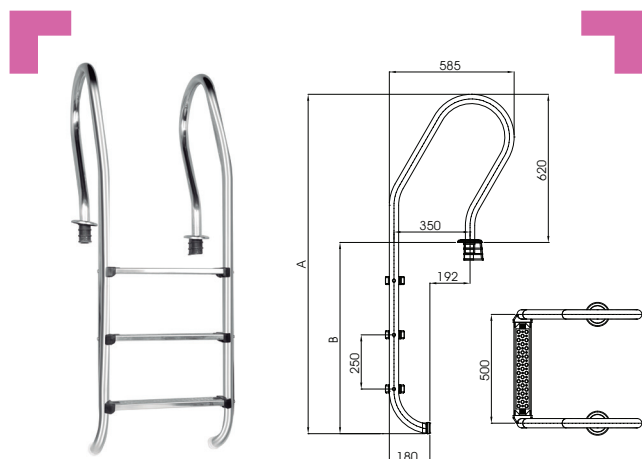

handrail ladders

POOLSIDE EQUIPMENT

Wall and Standard models Modelos Pared y Estándar

- Manufactured of stainless steel AISI 304 tube with a diameter of 43 mm and width of 500 mm in a shiny polished finish.
- The safety design guards against slippage or cuts.
- Each ladder style supplied with 2, 3, 4 or 5 steps.
- Available for both stainless and plastic treads with widths of 50 mm.
- Comes with plastic stoppers which rest against the pool wall and protect it from damage, as well as providing an anchor point, for grounding a connection.
- 316 SS option for salt water also available.

Safe and convenient to use. Seguras y cómodas de usar.

- Fabricadas en acero inoxidable AISI 304, el tubo con un diámetro de 43 mm y una anchura de 500 mm con un acabado pulido brillante.
- Su cuidado diseño garantiza seguridad contra todo tipo de deslizamientos o cortes.
- Cada modelo de escalera se puede suministrar con 2, 3, 4 o 5 peldaños.
- Disponible tanto para bandas de rodadura de acero inoxidable o plástico con un ancho de 50 mm
- Viene con tapones de plástico que se apoyan contra la pared de la piscina y la protegen de los daños, así como proporcionan un punto de anclaje, para conectar a tierra una conexión.
- También disponibles en AISI 316SS para agua salada.

mix

overflow

- Manufactured of stainless steel AISI 304 tube with a diameter of 43 mm and width of 500 mm in a shiny polished finish.
- Each ladder style supplied with 2, 3, 4 or 5 steps.
- Available for both stainless and plastic treads with widths of 50 mm.
- Comes with plastic stoppers which rest against the pool wall and protect it from damage, as well as providing an anchor point, for grounding a connection.
- 316 SS option for salt water also available.