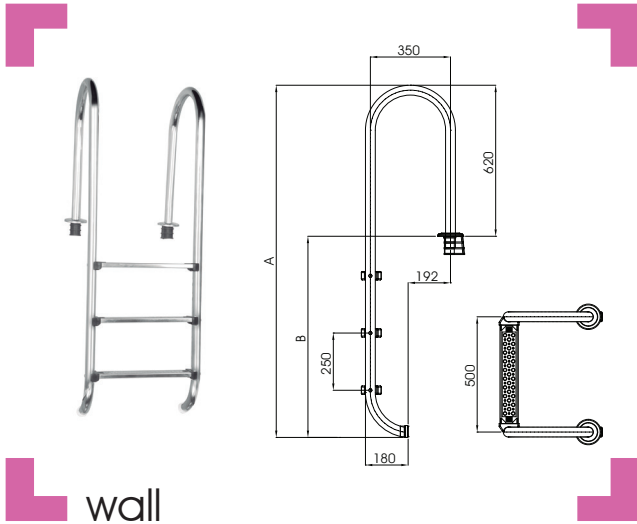

handrail ladders

POOLSIDE EQUIPMENT

Wall and Standard models Modelos Pared y Estándar

- Manufactured of stainless steel AISI 304 tube with a diameter of 43 mm and width of 500 mm in a shiny polished finish.
- The safety design guards against slippage or cuts.
- Each ladder style supplied with 2, 3, 4 or 5 steps.
- Available for both stainless and plastic treads with widths of 50 mm.
- Comes with plastic stoppers which rest against the pool wall and protect it from damage, as well as providing an anchor point, for grounding a connection.
- 316 SS option for salt water also available.

Safe and convenient to use. Seguras y cómodas de usar.

- Fabricadas en acero inoxidable AISI 304, el tubo con un diámetro de 43 mm y una anchura de 500 mm con un acabado pulido brillante.
- Su cuidado diseño garantiza seguridad contra todo tipo de deslizamientos o cortes.
- Cada modelo de escalera se puede suministrar con 2, 3, 4 o 5 peldaños.
- Disponible tanto para bandas de rodadura de acero inoxidable o plástico con un ancho de 50 mm
- Viene con tapones de plástico que se apoyan contra la pared de la piscina y la protegen de los daños, así como proporcionan un punto de anclaje, para conectar a tierra una conexión.
- También disponibles en AISI 316SS para agua salada.

mix

overflow

- Manufactured of stainless steel AISI 304 tube with a diameter of 43 mm and width of 500 mm in a shiny polished finish.
- Each ladder style supplied with 2, 3, 4 or 5 steps.
- Available for both stainless and plastic treads with widths of 50 mm.
- Comes with plastic stoppers which rest against the pool wall and protect it from damage, as well as providing an anchor point, for grounding a connection.
- 316 SS option for salt water also available.